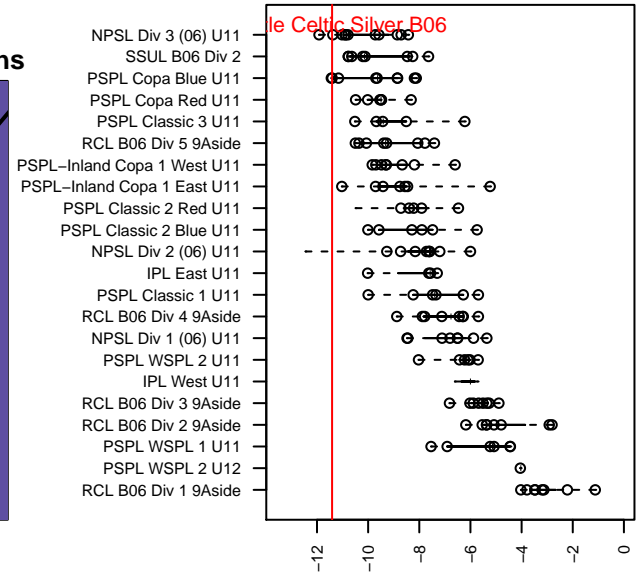

Seattle Celtic Silver B06

Seattle Celtic
 Seattle, WA
 B06 total strength=150
 attack=0.17 defense=0.06
 fall league = PSPL Copa Blue U11
 spr league = Spr PSPL Copa U11

alt names used:
 Seattle Celtic B06 Silver
 Seattle Celtic B06 Silver

Venues played:
 2016 PSPL Copa Blue U11
 2016 Spr PSPL Copa U11

**attack and defense variance (black dot)
relative to other teams
and top 10 in region**

**attack and defense rating
relative to others at age
and all opponents in last 13 months**