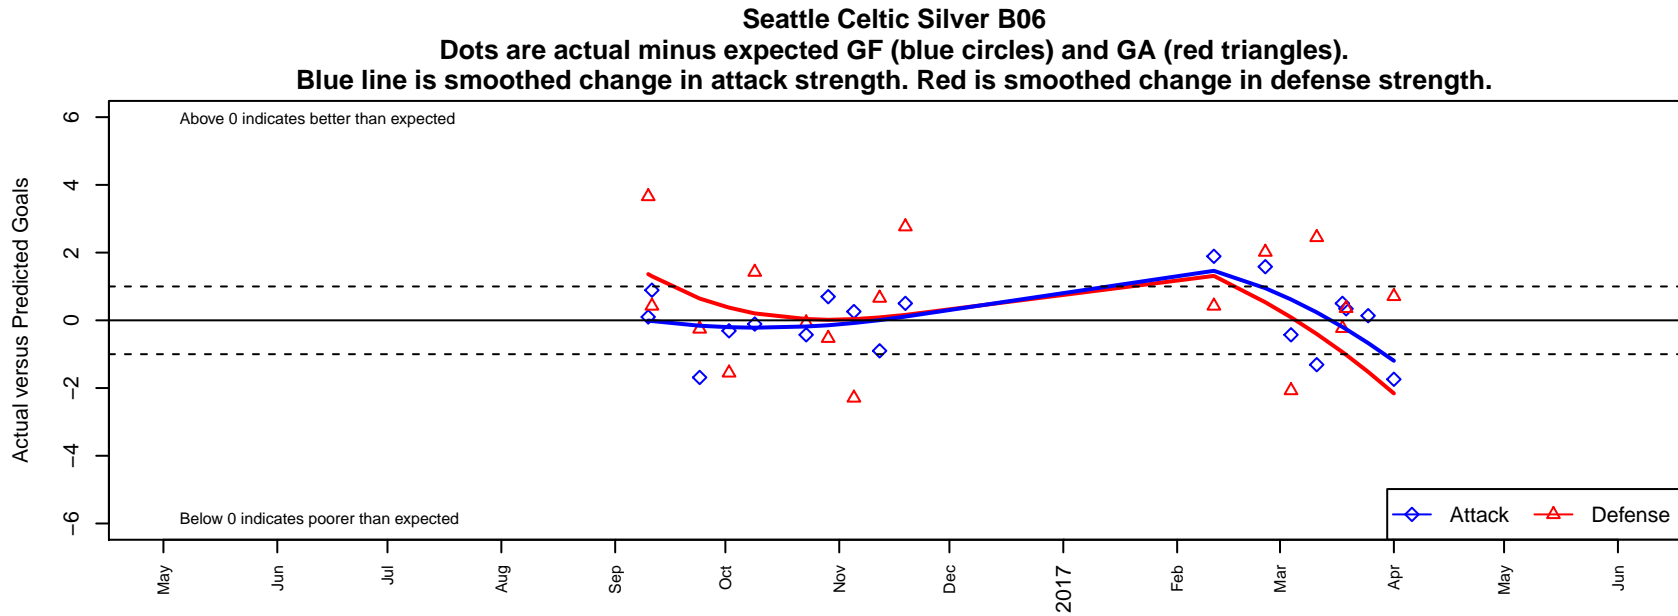

Seattle Celtic Silver B06

Seattle Celtic
 Seattle, WA
 B06 total strength=150
 attack=0.17 defense=0.06
 fall league = PSPL Copa Blue U11
 spr league = Spr PSPL Copa U11

alt names used:
 Seattle Celtic B06 Silver
 Seattle Celtic B06 Silver

Venues played:
 2016 PSPL Copa Blue U11
 2016 Spr PSPL Copa U11

**attack and defense variance (black dot)
relative to other teams
and top 10 in region**

**attack and defense rating
relative to others at age
and all opponents in last 13 months**