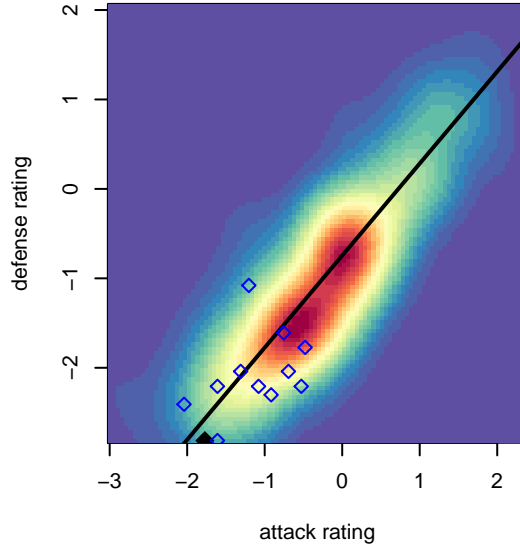

Seattle Celtic Silver B06

Seattle Celtic
 Seattle, WA
 B06 total strength=150
 attack=0.17 defense=0.06
 fall league = PSPL Copa Blue U11
 spr league = Spr PSPL Copa U11

alt names used:
 Seattle Celtic B06 Silver
 Seattle Celtic B06 Silver

Venues played:
 2016 PSPL Copa Blue U11
 2016 Spr PSPL Copa U11

**attack and defense variance (black dot)
relative to other teams
and top 10 in region**

**attack and defense rating
relative to others at age
and all opponents in last 13 months**